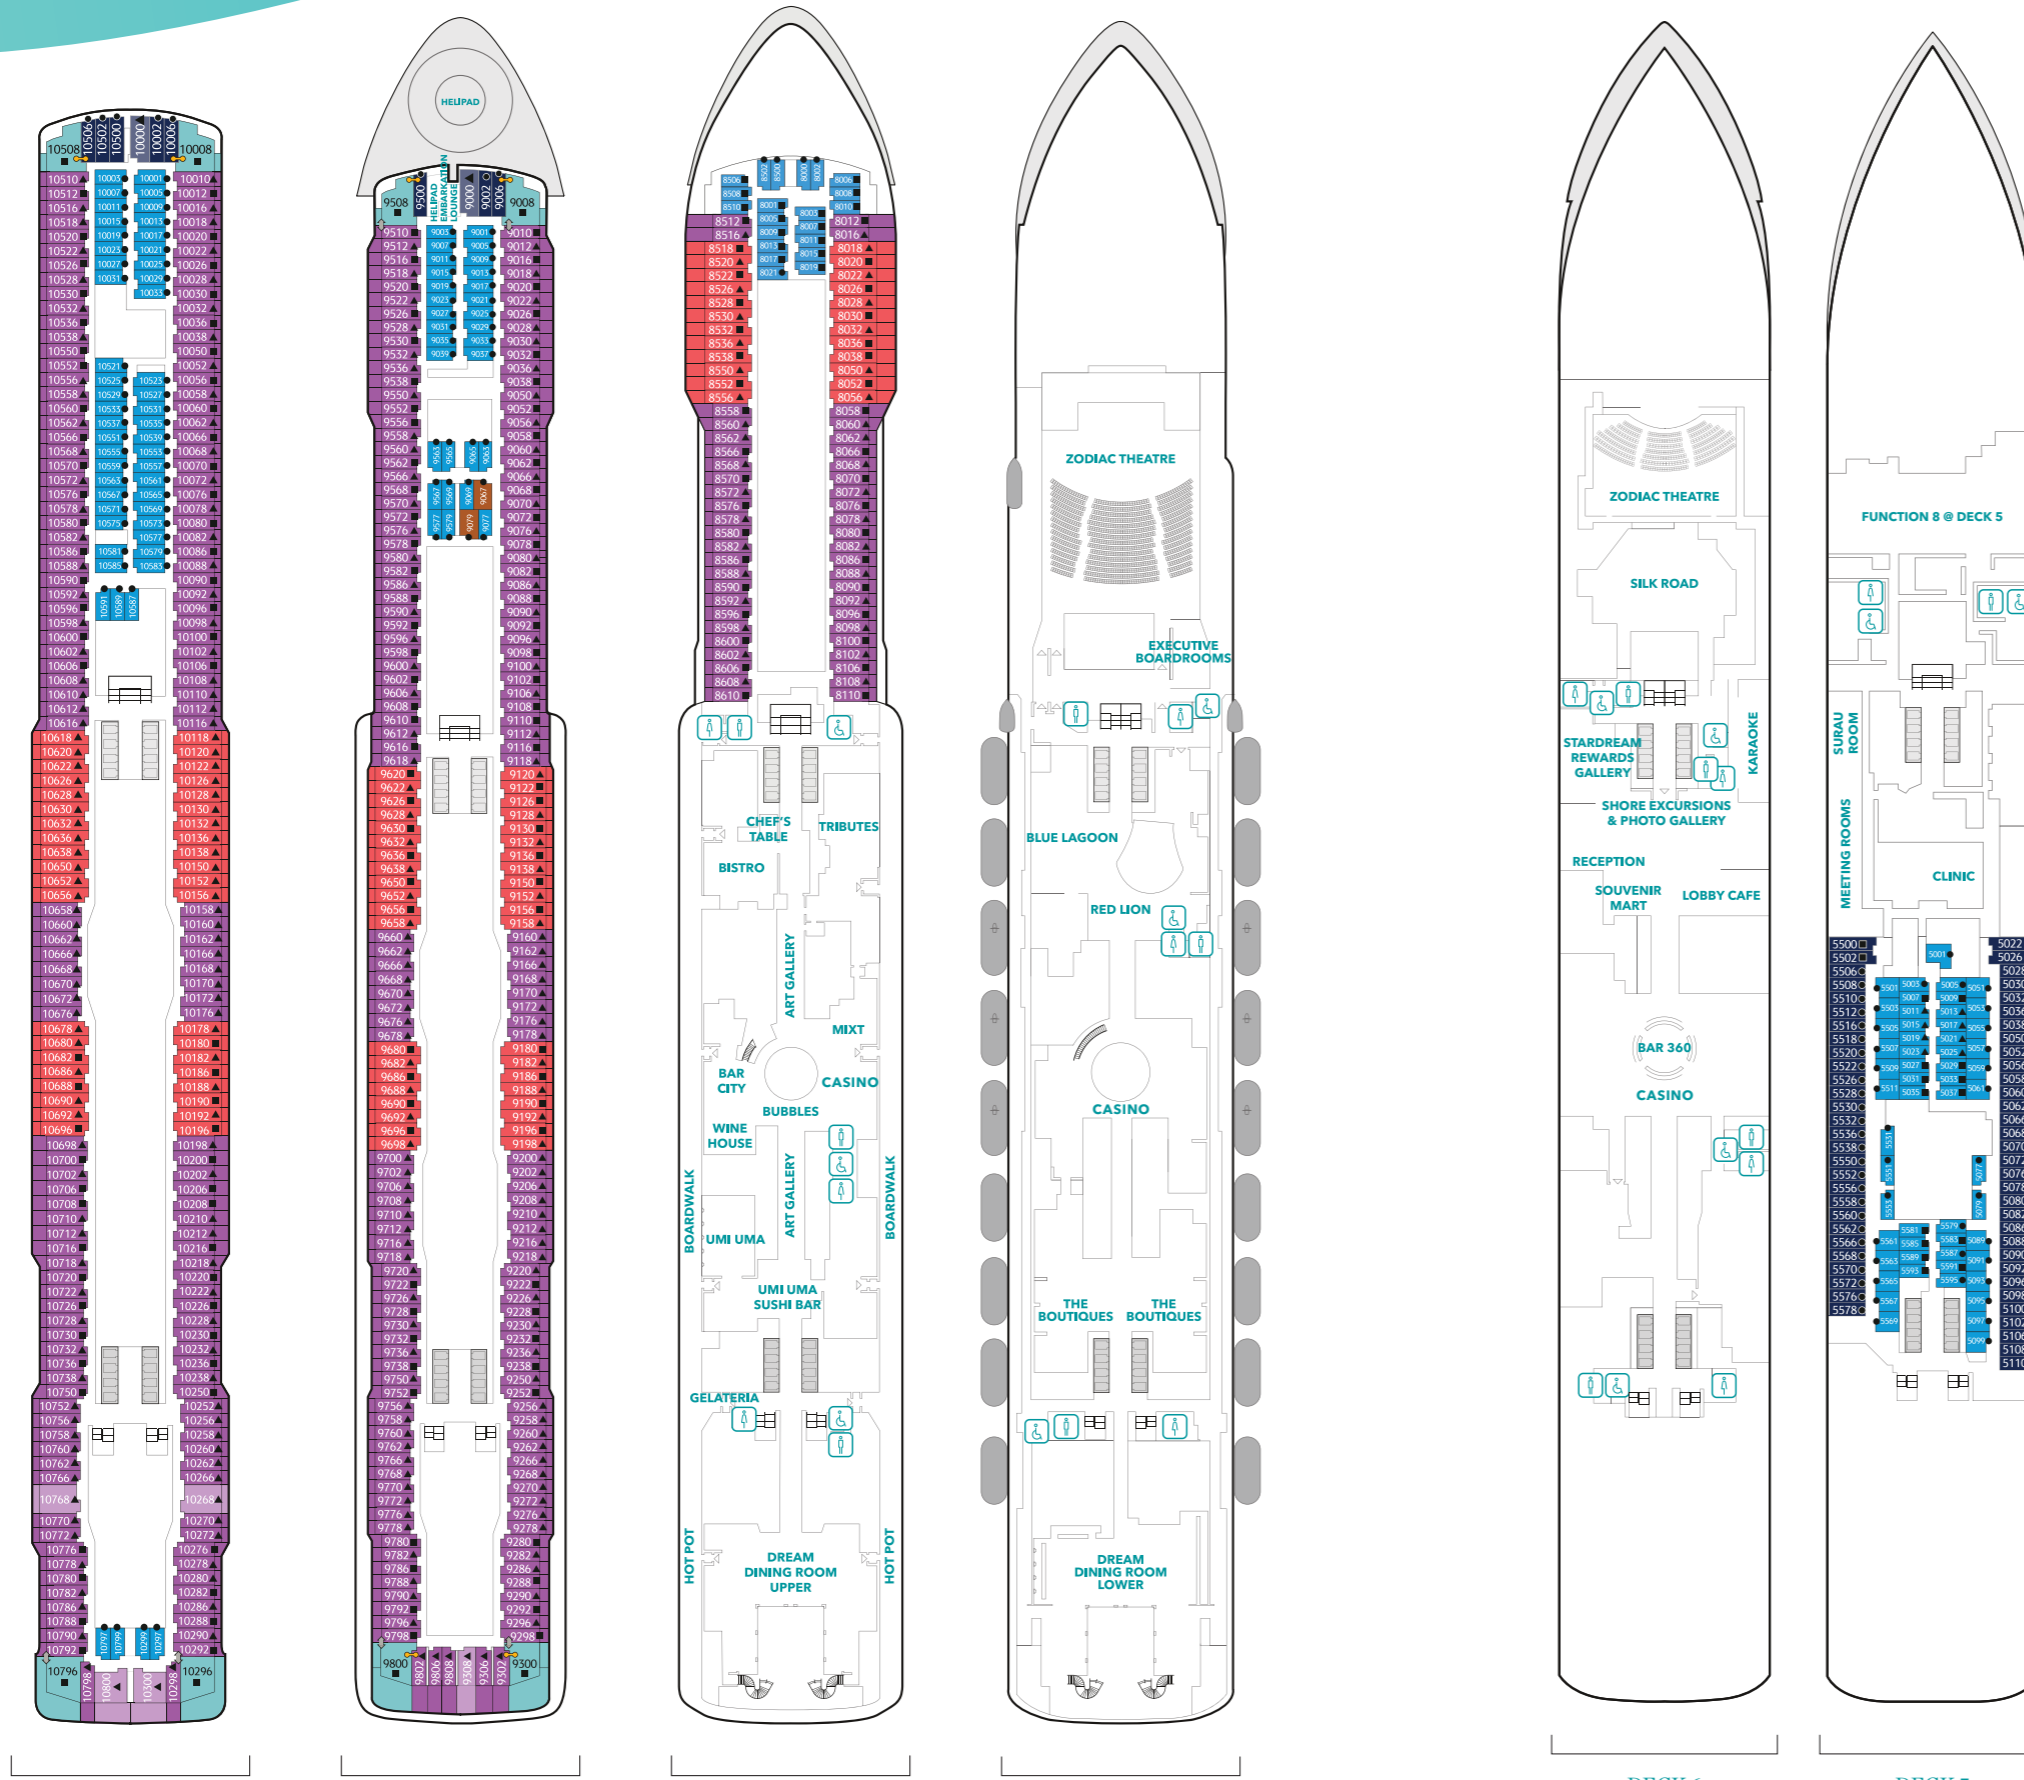

## INTERIOR STATEROOM

Approx. **13 - 19 sq.m** | Max Occupancy **2 - 4**

Deck **5 / 8 / 9 / 10 / 11 / 12 / 13 / 15**

2 Single Beds / 2 Single Beds + 1 Ceiling Pullman Bed /  
1 Single Bed + 1 Double Sofa Bed + 1 Pullman Bed

# Genting Dream Deck Plans

# Genting Dream Deck Plans

**DECK 10**

Suites, Balcony Deluxe, Balcony, Oceanview & Interior Staterooms

**DECK 9**

Suites, Balcony Deluxe, Balcony, Oceanview & Interior Staterooms, Helipad

**DECK 8**

Restaurants, Bars, Lounges & Multi-purpose Venue, Balcony Deluxe, Balcony & Interior Staterooms