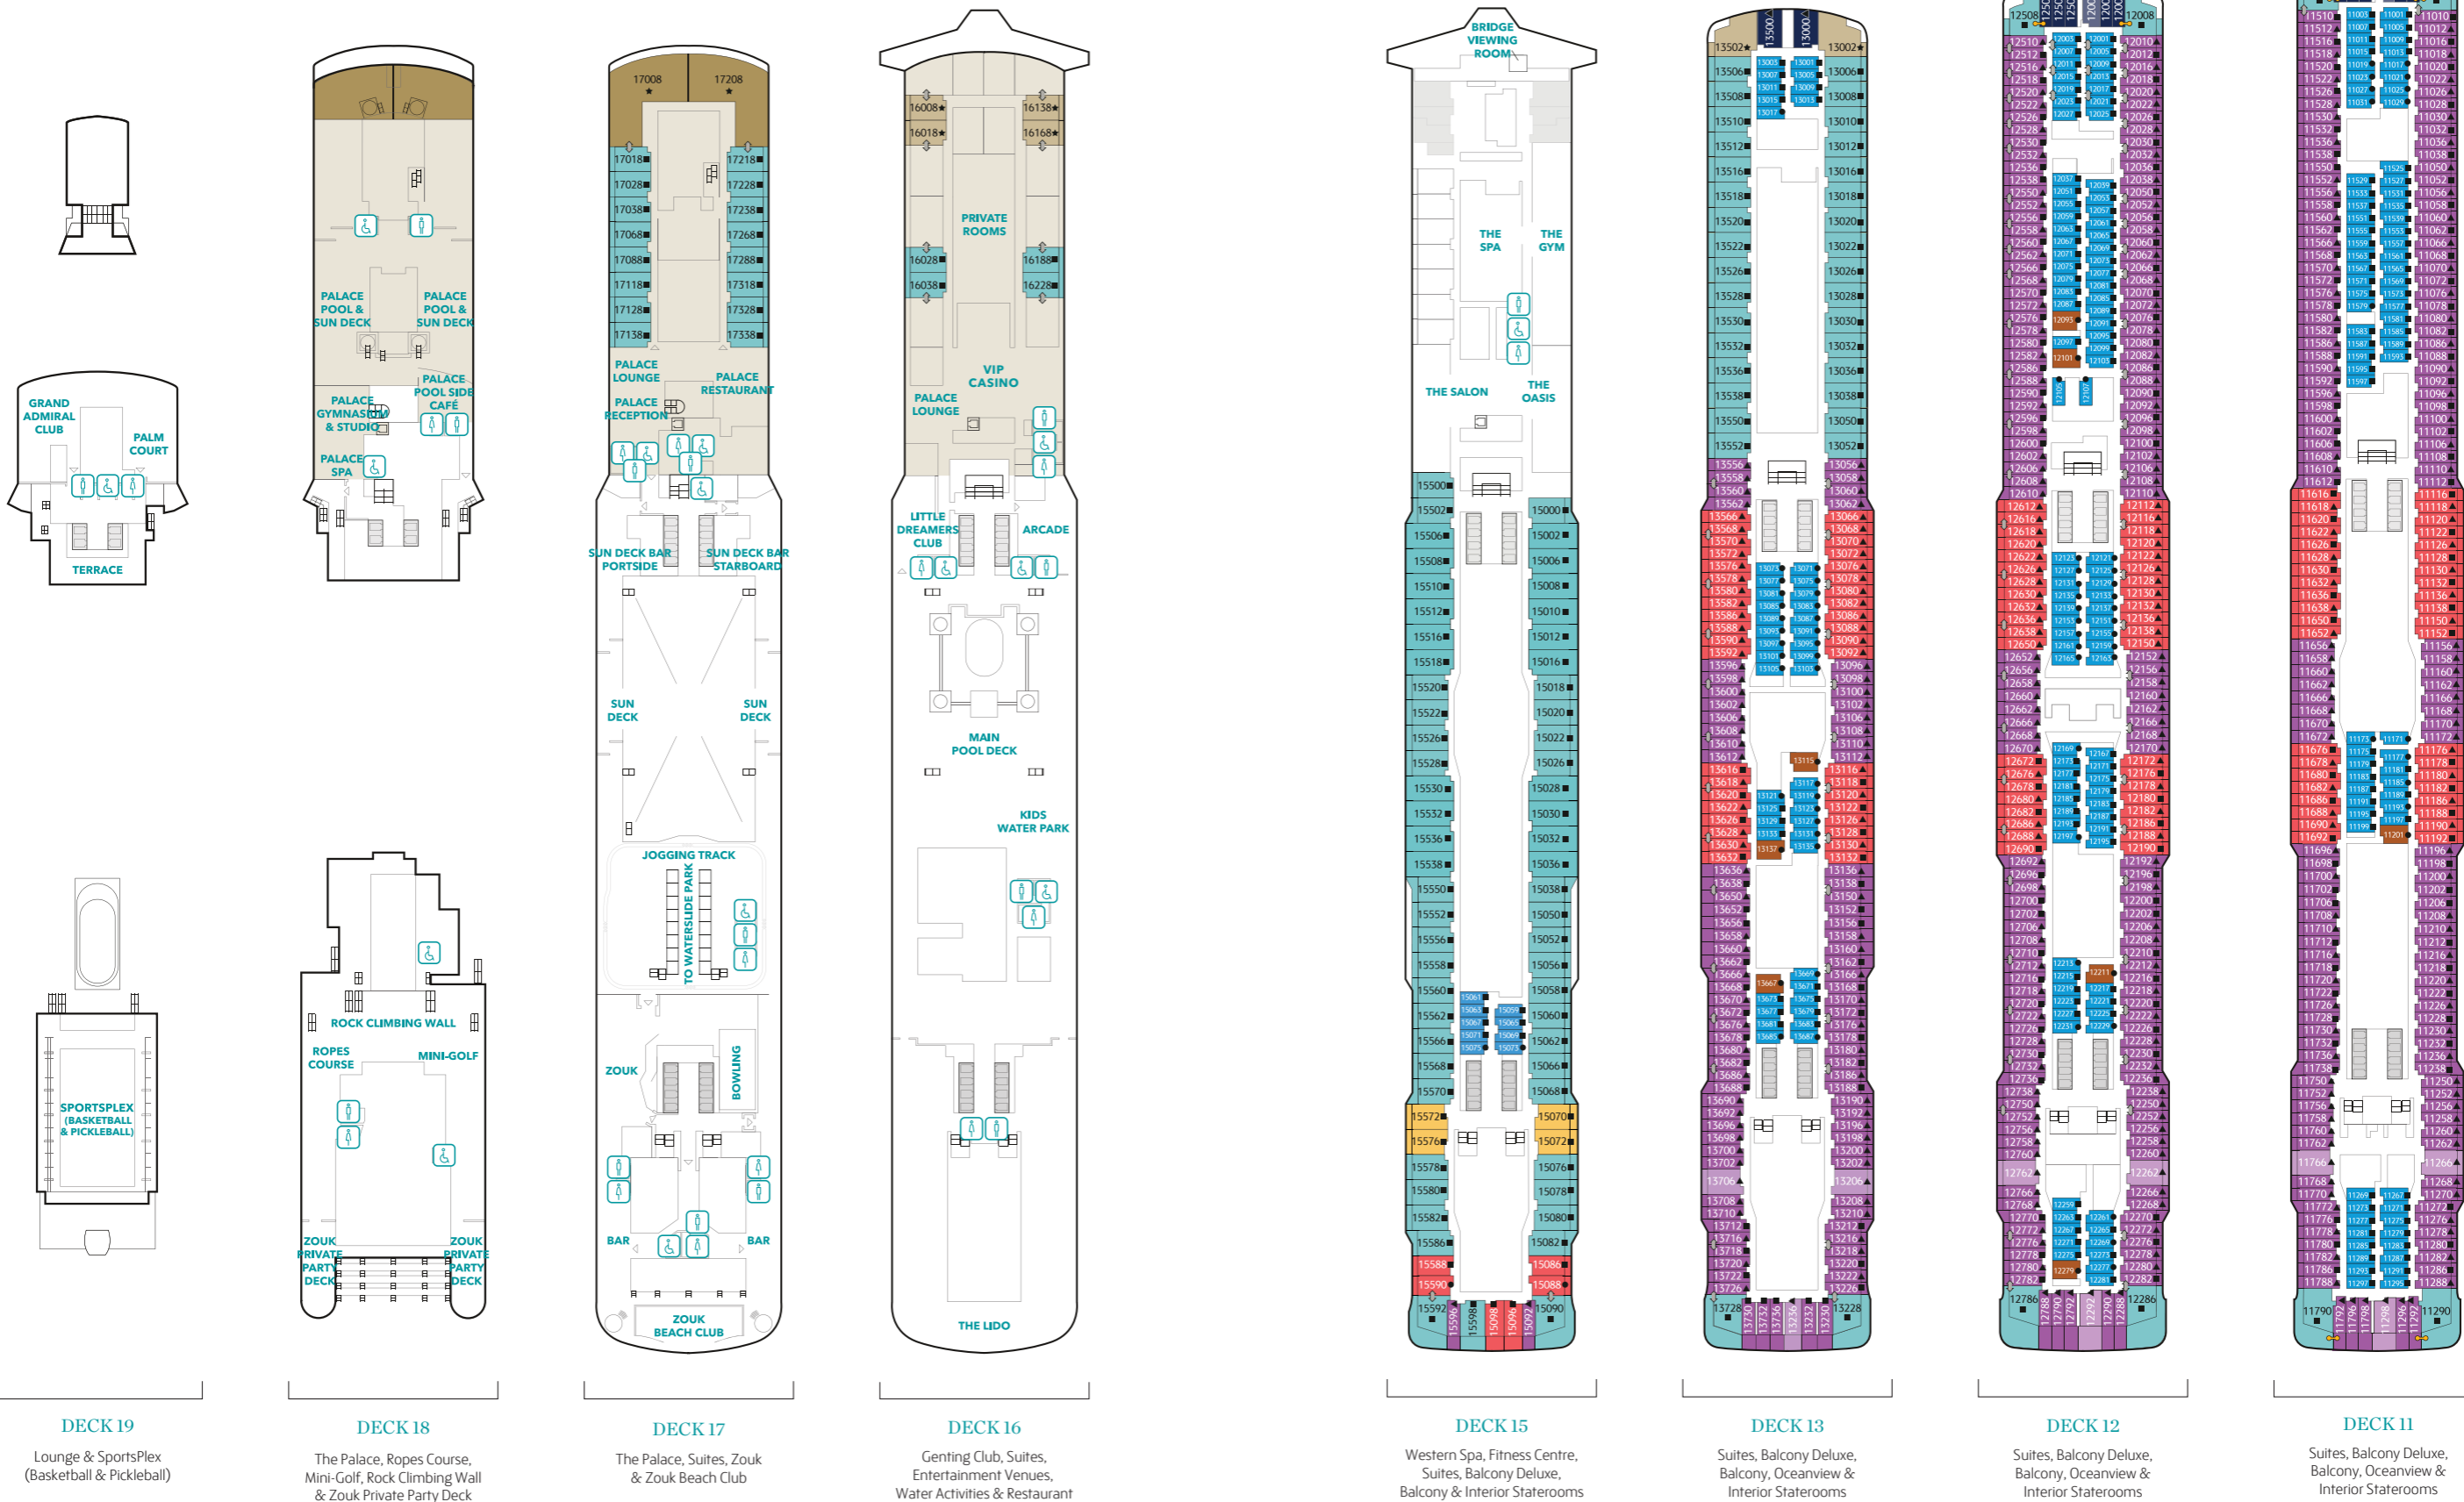

## OCEANVIEW STATEROOM

Approx. **16 - 35 sq.m** | Max Occupancy **2 - 4**

Deck **5 / 9 / 10 / 11 / 12 / 13**

2 Single Beds / 2 Single Beds + 1 Single Sofa Bed /  
2 Single Beds + 1 Double Sofa Bed

# Genting Dream Deck Plans

# Genting Dream Deck Plans

**DECK 10**

Suites, Balcony Deluxe, Balcony, Oceanview & Interior Staterooms

**DECK 9**

Suites, Balcony Deluxe, Balcony, Oceanview & Interior Staterooms, Helipad

**DECK 8**

Restaurants, Bars, Lounges & Multi-purpose Venue, Balcony Deluxe, Balcony & Interior Staterooms