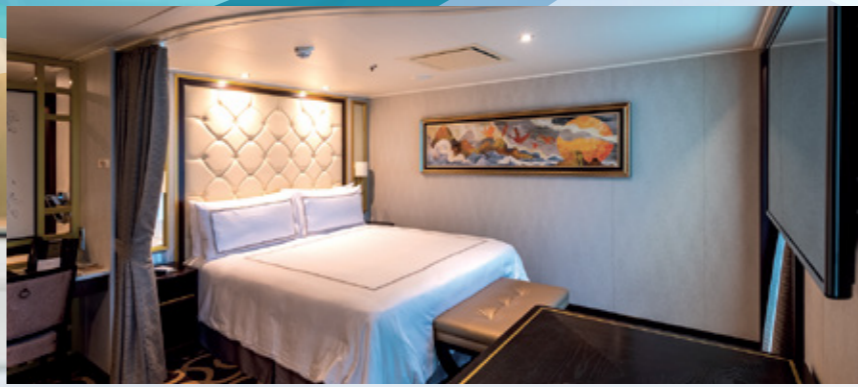

Designed for DREAM LIVING

Images displayed here are for illustrative purposes only and will be subject to change.

PALACE DELUXE SUITE

Approx. **37 - 61 sq.m** | Max Occupancy **4**

Deck **9 / 10 / 11 / 12 / 13 / 15 / 16 / 17**

1 King-size Bed + 1 Double Sofa Bed /
1 Queen-size Bed + 1 Double Sofa Bed